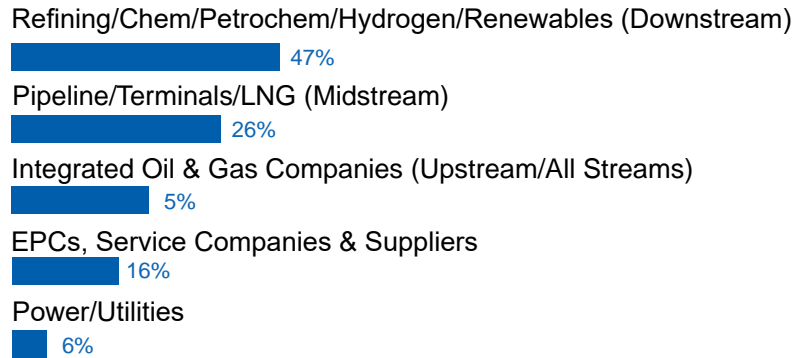

CIRCULATION BY INDUSTRY

CIRCULATION BY DEPARTMENT

INDUSTRY REACH

100K+ Total Monthly Audience

60K Total Print Readership Per Issue
Includes pass along

23K BIC Newsletters Circulation

79K Monthly Sessions on BICMagazine.com